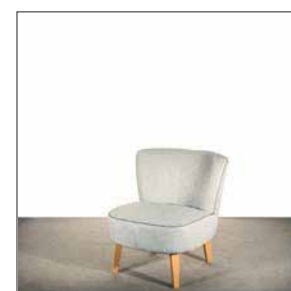

Coffee table 55/55 birch effect EUR 25.00
Code 025.010.030.055
(55x55x45 cm)

Jim armchair - gray EUR: 60
Code: 025.010.010.060
(60x60x75 cm)